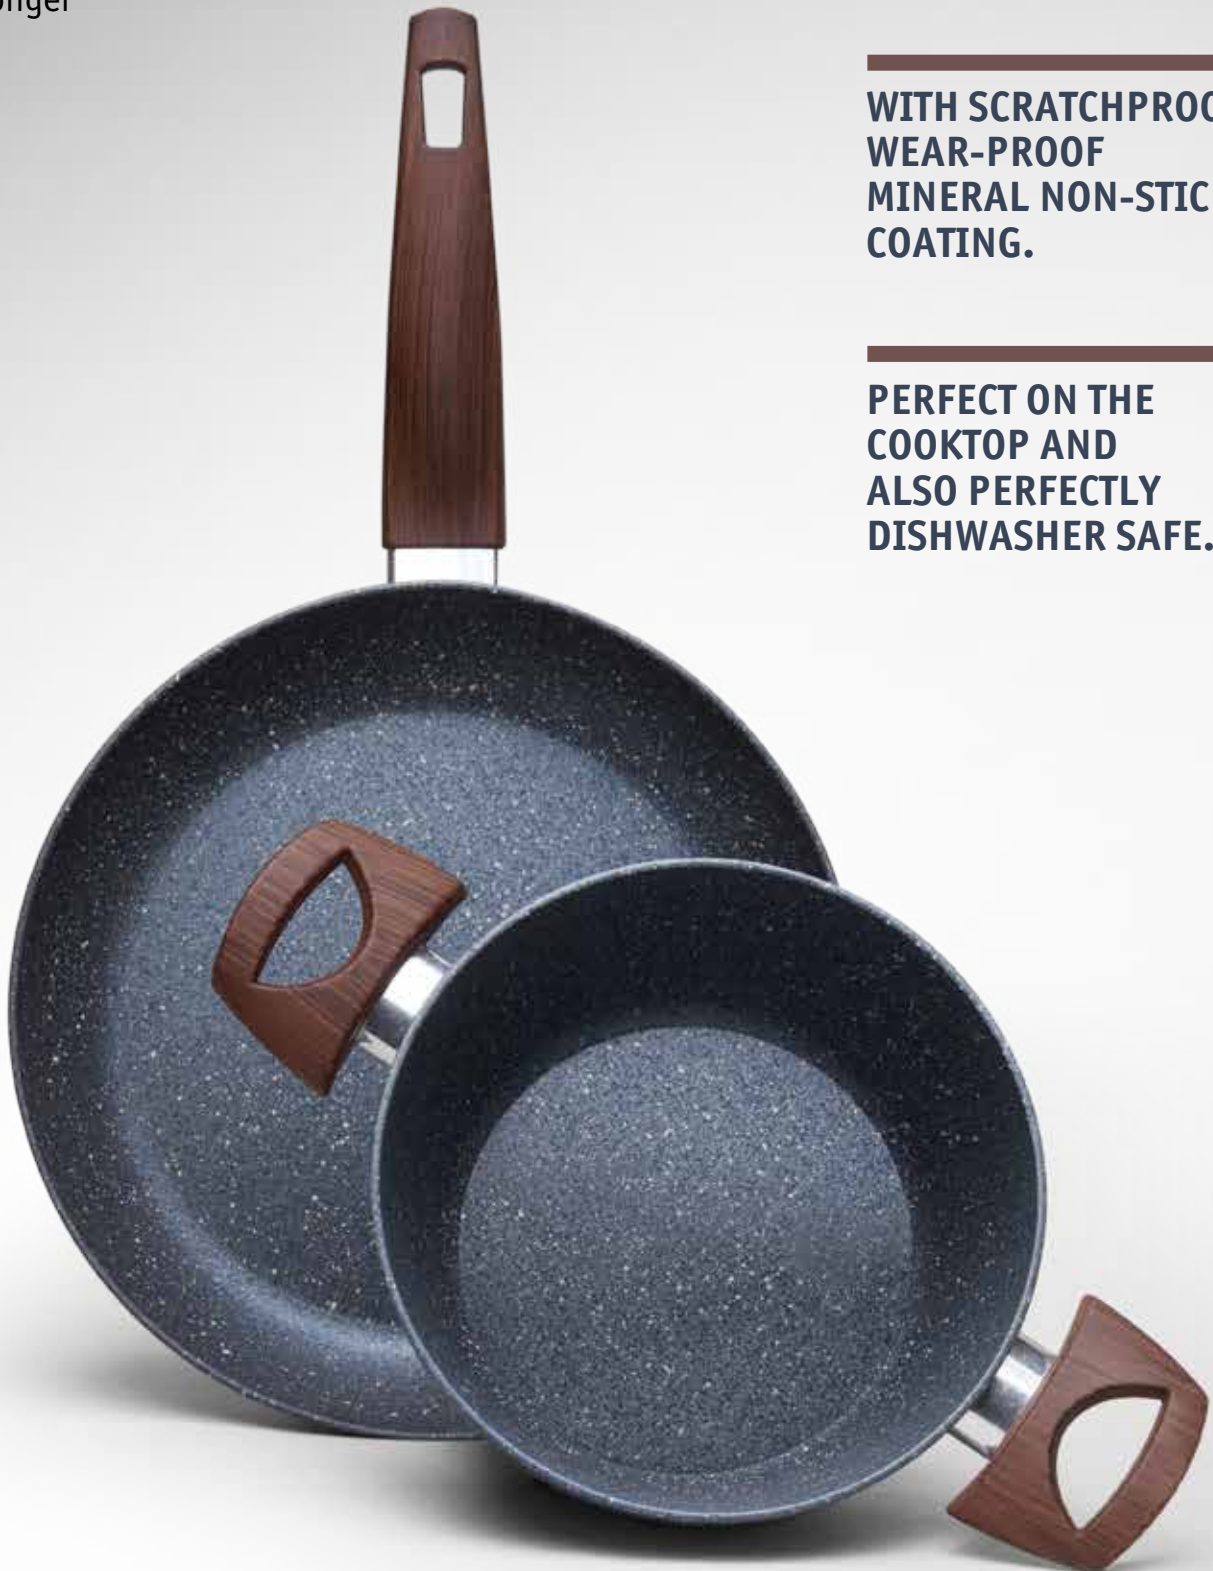

# pietra eco

With mineral coating to last  
even longer

---

**WITH SCRATCHPROOF,  
WEAR-PROOF  
MINERAL NON-STICK  
COATING.**

---

**PERFECT ON THE  
COOKTOP AND  
ALSO PERFECTLY  
DISHWASHER SAFE.**

## CHARACTERISTICS

- 5-layers non-stick coating reinforced with mineral particles: more resistant to scratches and wear
- Extremely easy to clean and incomparably dishwasher resistance
- Ergonomic, soft-grip handles with elegant wood effect
- All TVS non-stick coatings are free from nickel, heavy metals and PFOA
- 5 years guarantee
- Sandblasted aluminium body for a better anchored non-stick coating
- Recycled paper packaging. 100% recyclable